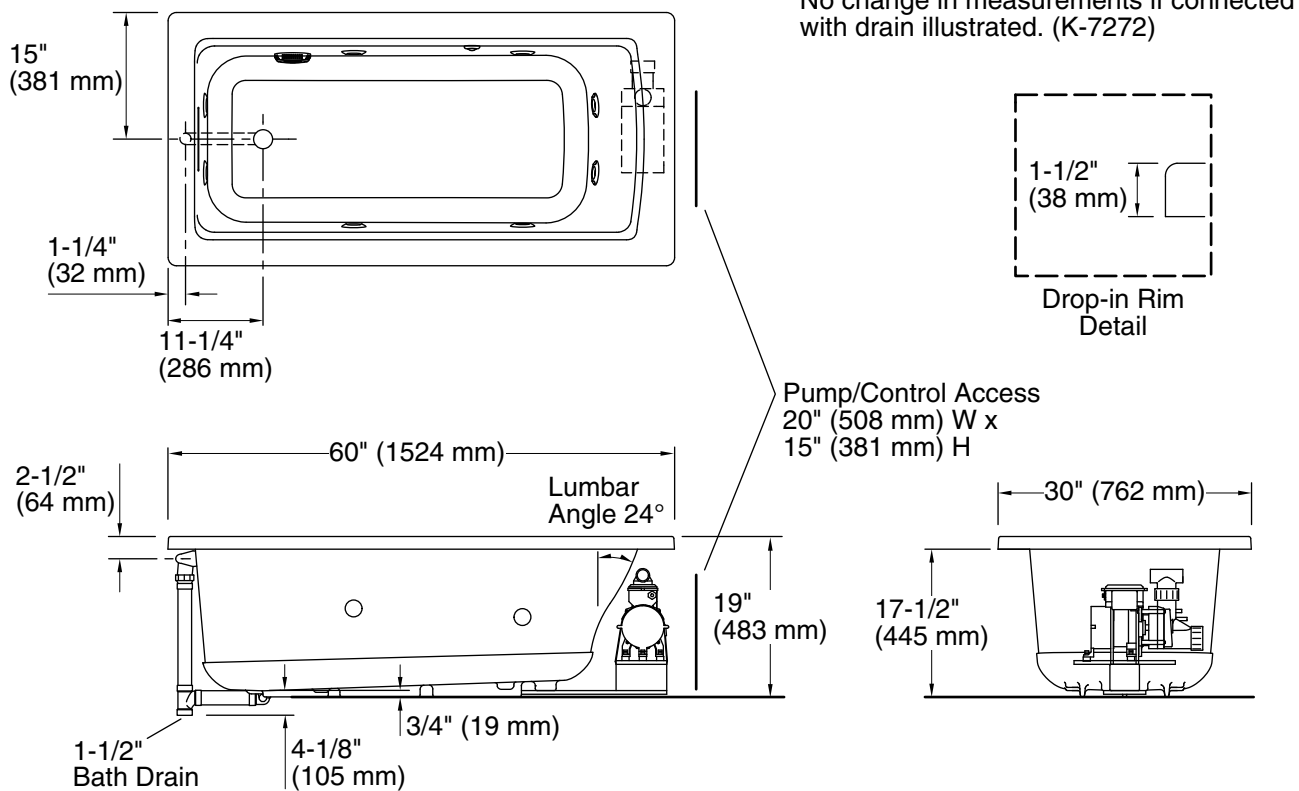

Required Electrical Service

One dedicated circuit required, protected with Class A Ground-Fault Circuit-Interrupter (GFCI). Outside North America, this device may be known as a Residual Current Device (RCD).

Pump: 120 V, 15 A, 60 Hz

Technical Information

All product dimensions are nominal.

Installation: Drop-in

Drain location: End

Basin area, bottom: 45-1/8" x 19-11/16" (1146 mm x 500 mm)

Basin area, top: 52-1/8" x 22-1/16" (1324 mm x 560 mm)

Weight: 98 lbs (44.5 kg)

Minimum floor load: 48 lbs/ft² (234.4 kg/m²)

Water depth: 15-1/8" (384 mm)

Water capacity: 57 gal (215.8 L)

Cutout: Drop-in, 58-1/2" x 28-1/2" (1486 mm x 724 mm)

Electrical component rating: Pump: 120 V, 7 A, 60 Hz

Pump speed: Single

Notes

Measure your actual product for rough-in details.

Install this product according to the installation instructions.

The hot water supply should be 70% of the capacity of the bath or greater. Installations will vary.

ADA compliant when installed to the specific requirements of these regulations.